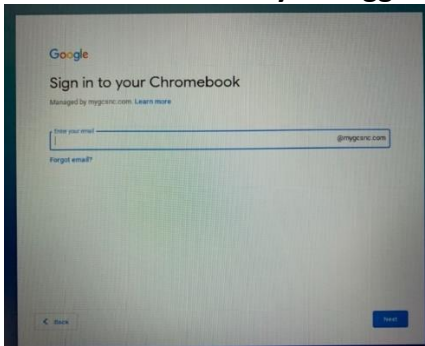

Welcome to your Chromebook!

These Chromebooks are different from the Lenovo laptops we have been using. Please make sure you have completed the first Nearpod lesson before logging on for the first time. Please make sure you have completed the second Nearpod lesson before using the Chromebook. If you need to refer back to the lesson information, the videos will be found on the Library Media Center Canvas page and the KMS website.

Login:

1. Connect to Wifi:

At school choose the GCS network.
Your initial login should be completed.

2. You should already be logged into Google. If not, here's how:

(auto filled- don't need to type)

Last Name(s)