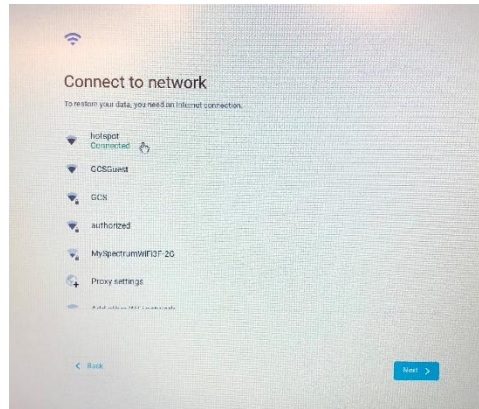

Welcome to your Chromebook!

These Chromebooks are different from the Lenovo laptops we have been using. Please make sure you have completed the first Nearpod lesson before logging on for the first time. Please make sure you have completed the second Nearpod lesson before using the Chromebook. If you need to refer back to the lesson information, the videos will be found on the Library Media Center Canvas page and the KMS website.

Login:

1. Connect to Wifi:

At school choose the GCS network.
Your initial login should be completed.

2. You should already be logged into Google. If not, here's how:

(auto filled- don't need to type)

Last Name(s)